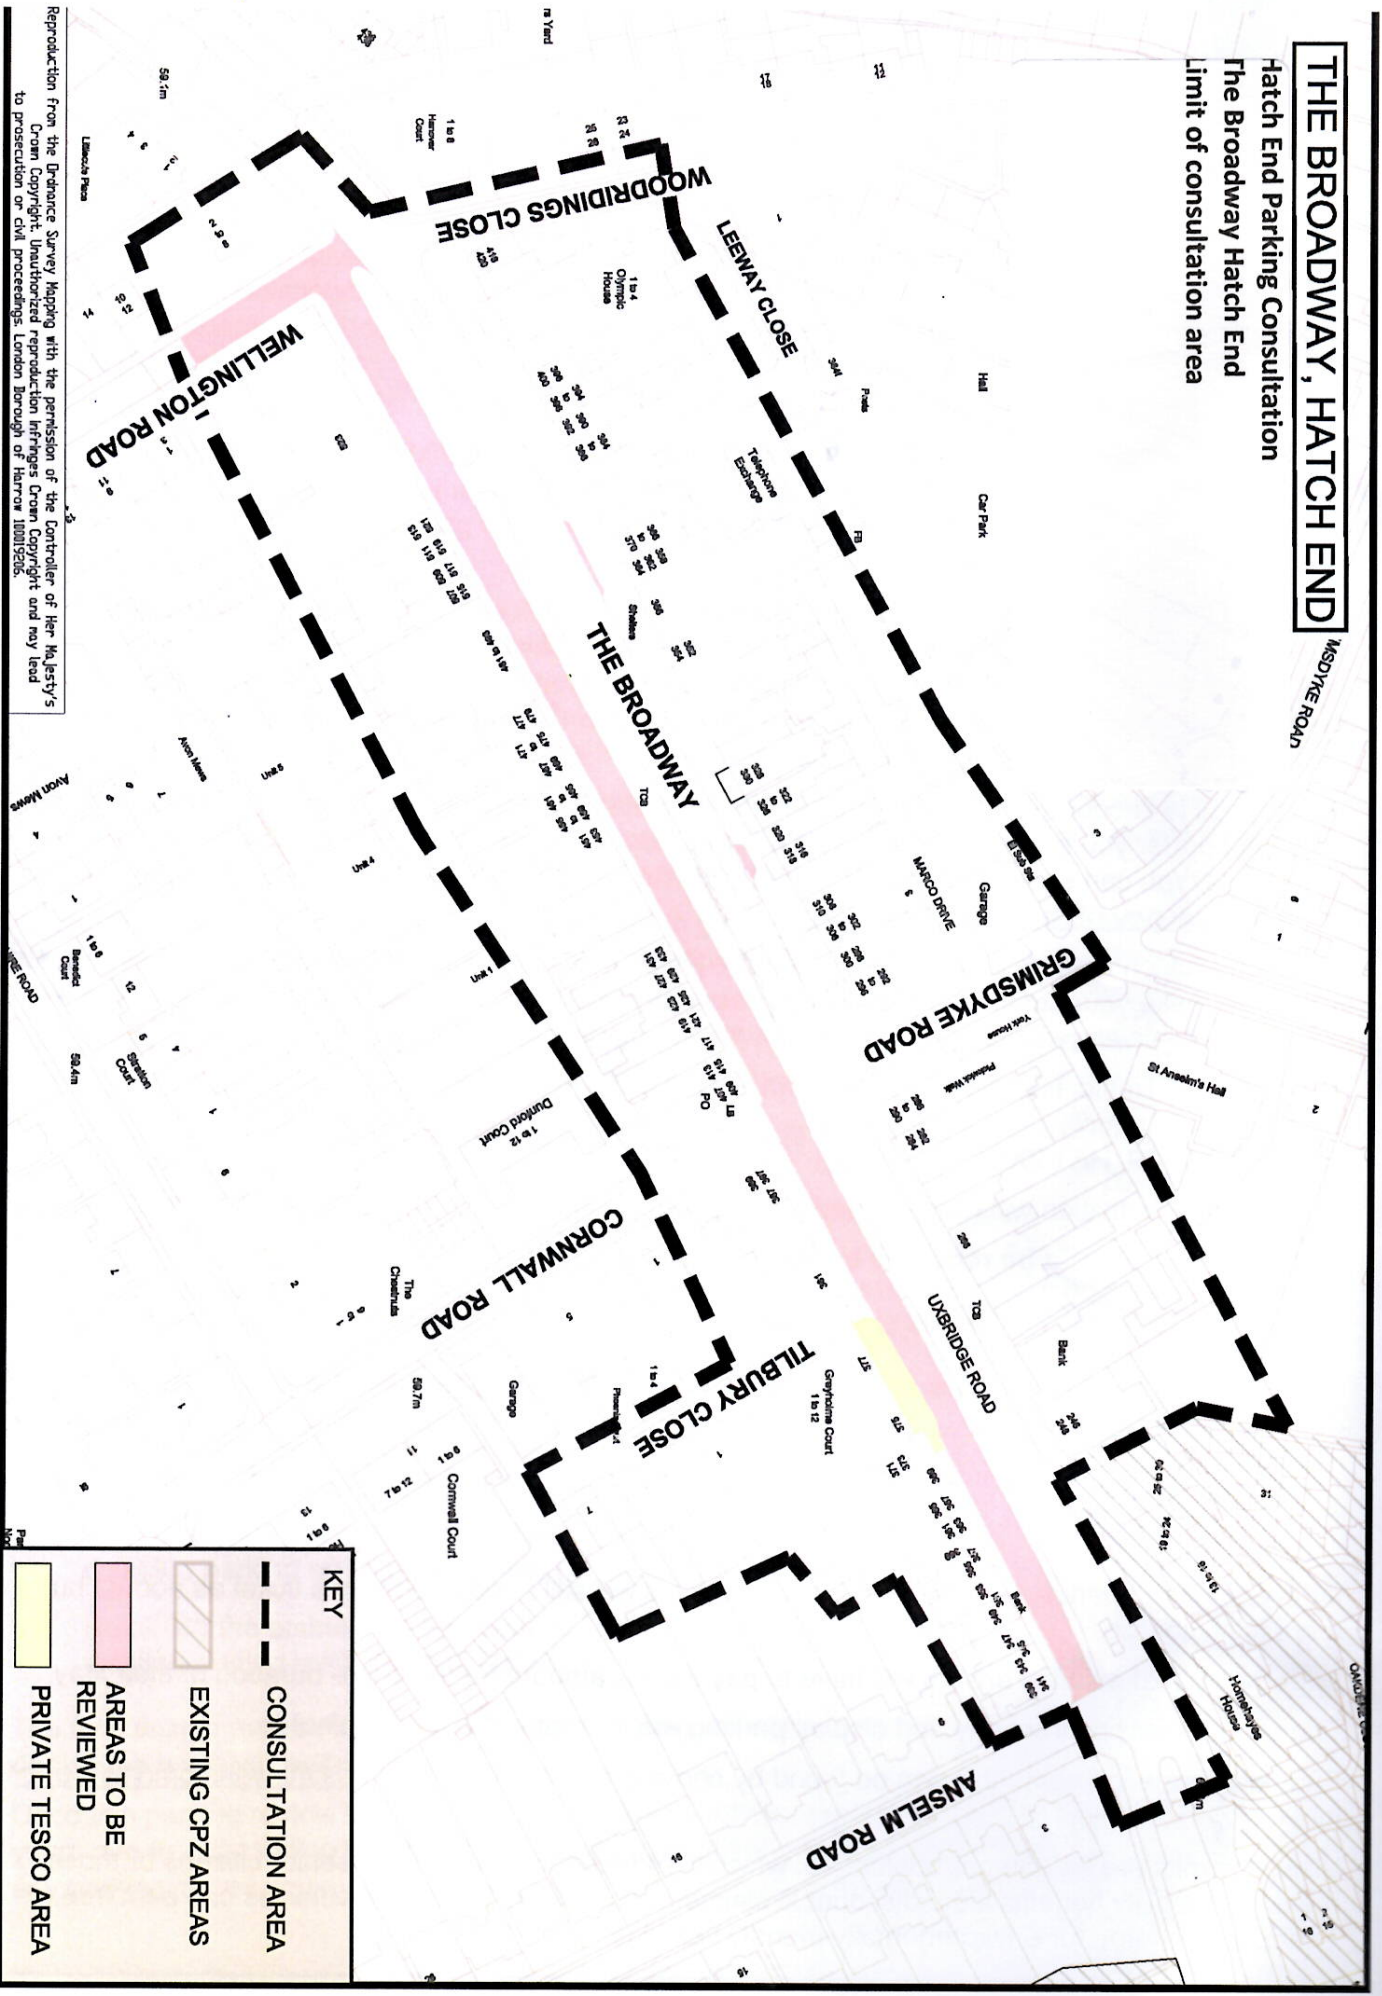

THE BROADWAY, HATCH END

Hatch End Parking Consultation

The Broadway Hatch End

Limit of consultation area

Consultation map

Reproduction from the Ordnance Survey Mapping with the permission of the Controller of Her Majesty's Crown Copyright. Unauthorised reproduction infringes Crown Copyright and may lead to prosecution or civil proceedings. London Borough of Harrow 100109205.

KEY

-  CONSULTATION AREA
-  EXISTING CPZ AREAS
-  AREAS TO BE REVIEWED
-  PRIVATE TESCO AREA